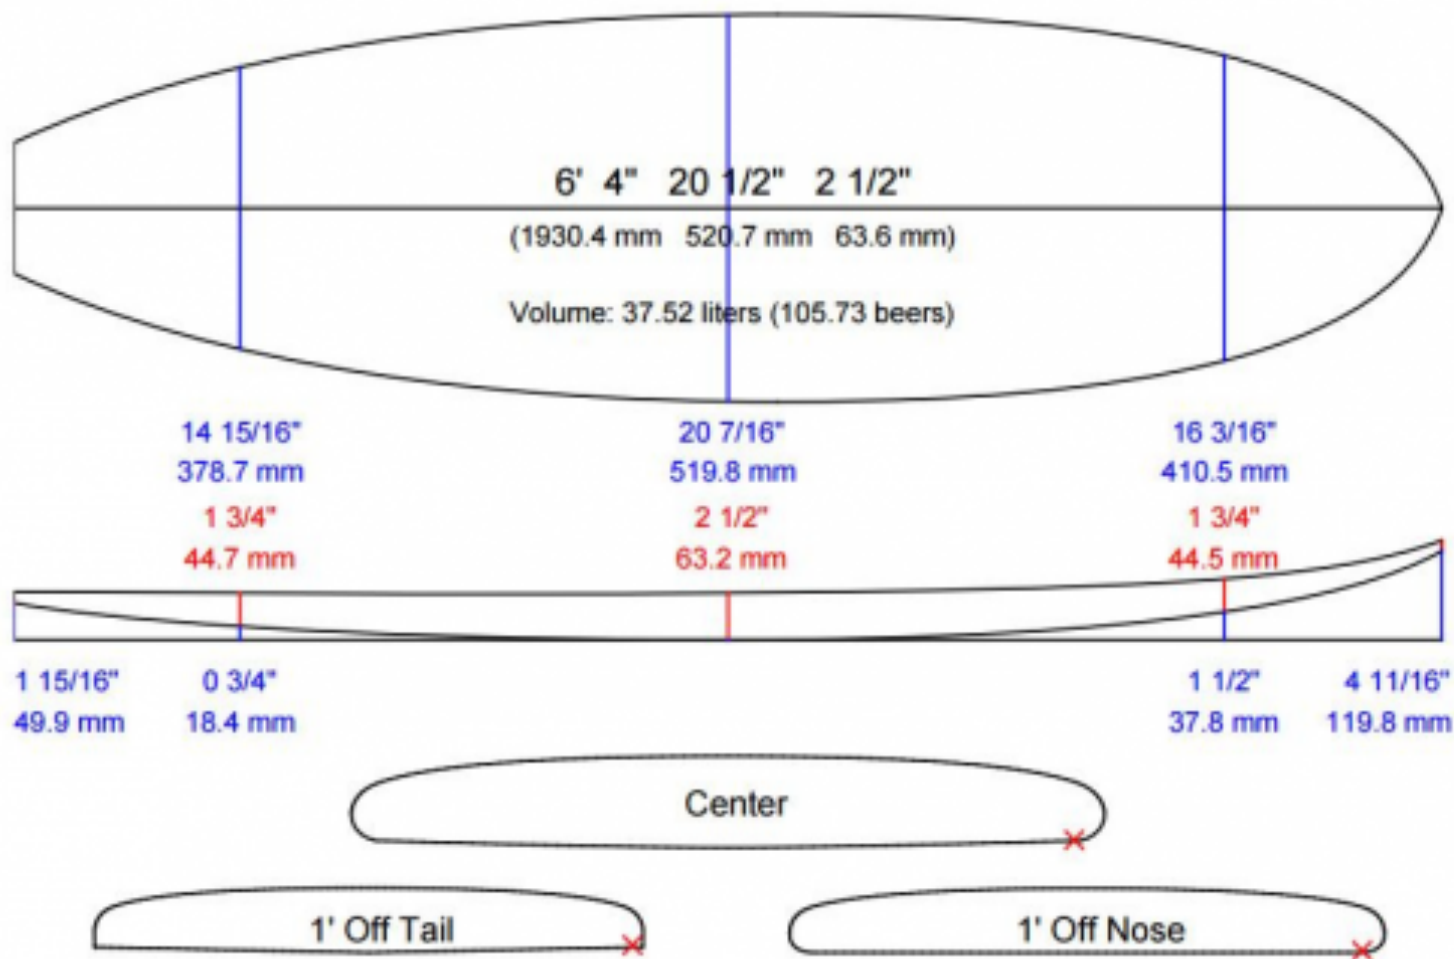

Customer:
Date: 6 mai 2015
Length: 6' 4" (1930.4)
Width: 20 1/2" (520.7)
Thickness: 2 1/2" (63.6)
Tail Stop: 35 7/16" (900.0)

Designed by:

File: Perfect Stuff 6'4"
Blank:

Measurements are center, one foot in and one foot back, over curve.